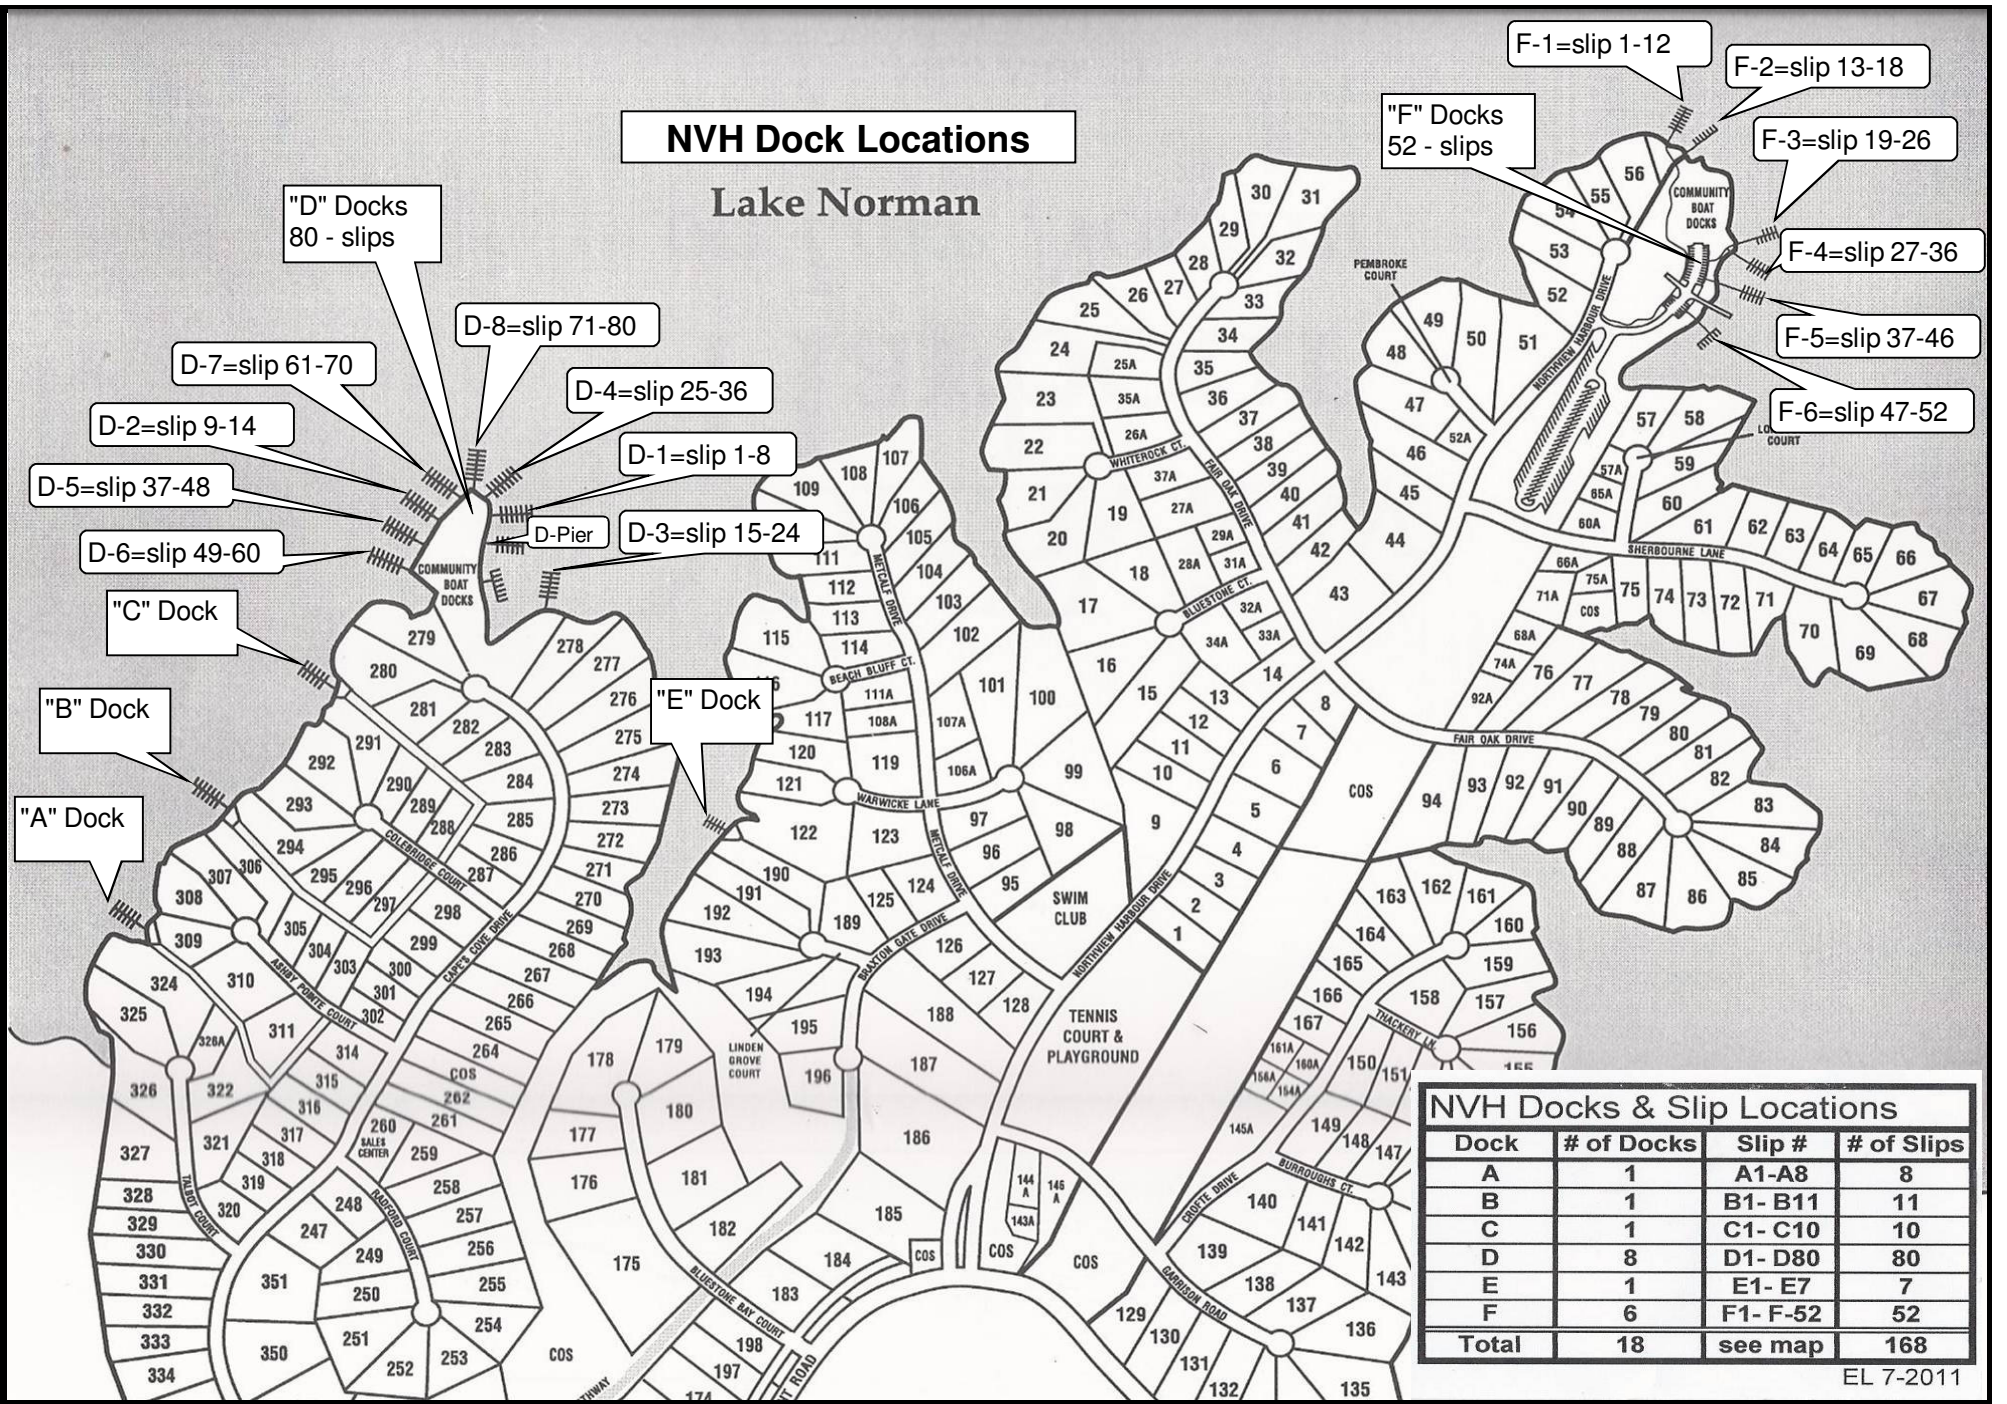

NVH Dock Locations

Lake Norman

Dock	# of Docks	Slip #	# of Slips
A	1	A1-A8	8
B	1	B1- B11	11
C	1	C1- C10	10
D	8	D1- D80	80
E	1	E1- E7	7
F	6	F1- F-52	52
Total	18	see map	168